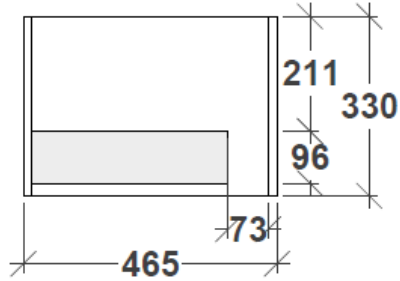

KAOLIN® LINEA VANITY SPECIFICATIONS

EST. 1975

SIDE VIEW

FRONT VIEW

ALL SIZES SHOWN ARE NOMINAL & SHOULD BE CHECKED PRIOR TO INSTALLATION