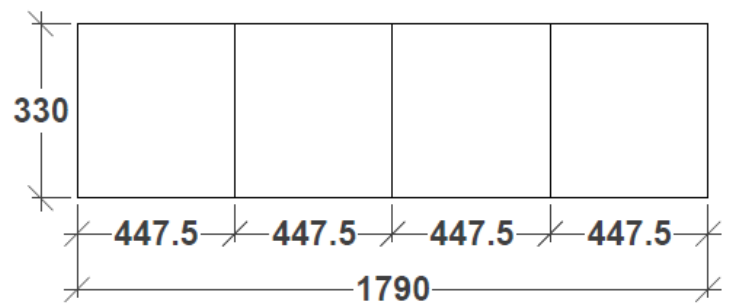

KAOLIN® LINEA VANITY SPECIFICATIONS

EST. 1975

SIDE VIEW

FRONT VIEW

ALL SIZES SHOWN ARE NOMINAL & SHOULD BE CHECKED PRIOR TO INSTALLATION