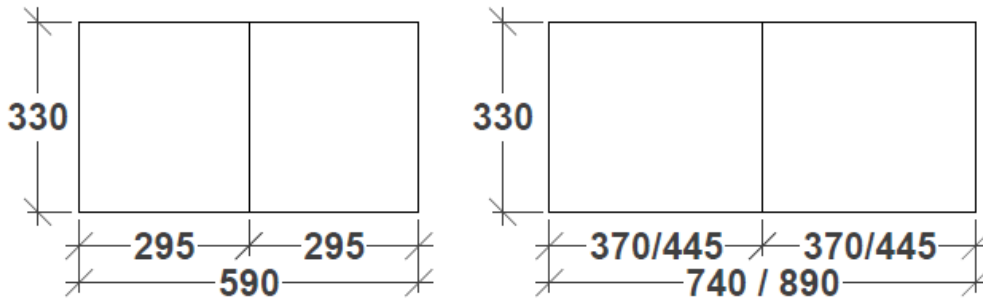

KAOLIN® LINEA VANITY SPECIFICATIONS

EST. 1975

SIDE VIEW

FRONT VIEW

ALL SIZES SHOWN ARE NOMINAL & SHOULD BE CHECKED PRIOR TO INSTALLATION