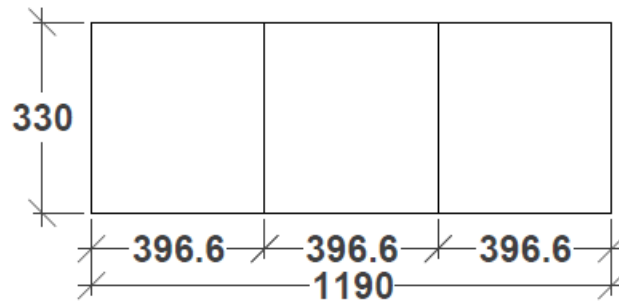

KAOLIN® LINEA VANITY SPECIFICATIONS

EST. 1975

SIDE VIEW

FRONT VIEW

ALL SIZES SHOWN ARE NOMINAL & SHOULD BE CHECKED PRIOR TO INSTALLATION