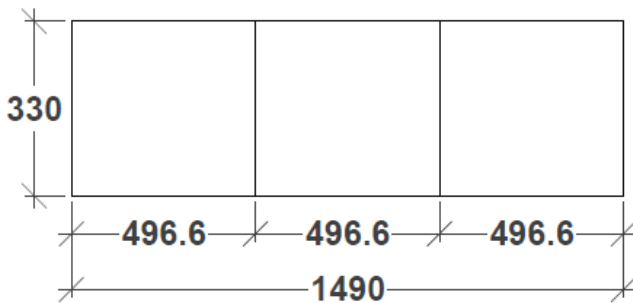

KAOLIN® LINEA VANITY SPECIFICATIONS

EST. 1975

SIDE VIEW

FRONT VIEW

ALL SIZES SHOWN ARE NOMINAL & SHOULD BE CHECKED PRIOR TO INSTALLATION